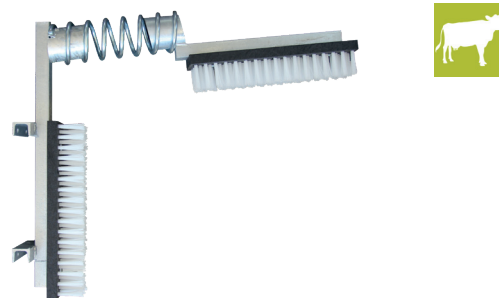

Ref : 300.0458

Vink Brush without motor

- Vink cattle brush for barn.
- Very robust and strong spring suspension.
- Bristles made of a very solid and special plastic for a long lifespan.
- Horizontal bristles movable into all directions thanks to spring suspension.
- Matches all different cattle sizes.
- Weight : 110 kg (242 lbs).

Reference	Description
300.0458	Model Vink brush
302.0003	Replacement brush (50 cm)
302.0006	Replacement spring