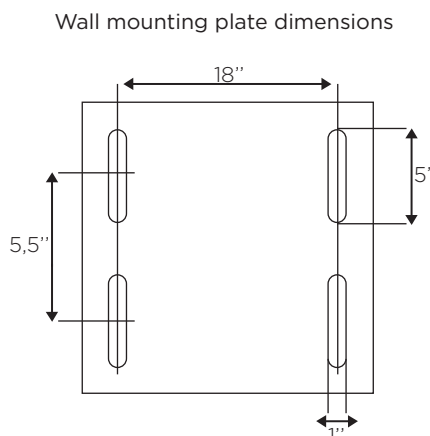

Specs	130.5015	130.5011
Electric motor	230 V-50 Hz	230 V-50 Hz
Motor capacity	370 W	370 W
Revolution of bristle	34 tr/min	34 tr/min
Dimensions	24" wide x 28" deep x 35" high (60 x 70 x 90 cm)	33" wide x 31" deep x 38" high (83 x 78 x 96 cm)
Weight	approx. 65 kg (143 lb)	approx. 67 kg (148 lb)