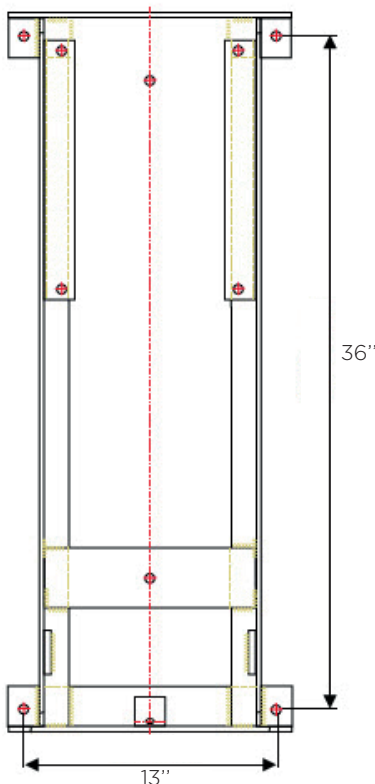

530.5004-SUP

Specs	130.5004
Electric motor	230 V-50 Hz
Motor capacity	370 W
Revolution of bristle	60 tr/min
Dimensions	16" wide x 42" deep x 45" high (40 x 108 x 115 cm)
Weight	approx. 130 kg (287 lb)

Reference	Description
530.5004	Krazzmaxx brush 5004 with JPS electronic box (3-year warranty)
130.5002	Krazzmaxx brush 5002 with Suevia electronic box (1-year warranty)
530.5004-SUP	Wall mount plate

Wall mounting plate dimensions

Croteau & Frères Farm,
St-Jacques de Leeds, Québec

Ref : 131.4153

Twister Brush without motor

- Twister vertically swinging brush sold in three separate parts : brush, suspension arm and mounting bar. Easy to assemble.
- Without electrical gear.
- Possibility for the animal to rub and to scrape.
- Ideal for use as an activity or an anti-stress toy.
- Due to pendular hanging suited for animals of different size, no height adjustment necessary.
- Anatomically formed brush.
- Bristles made of a very solid and special plastic for a long lifespan.
- According to building height, it is possible to fix the brush to the ceiling or to the rafter, connecting it with the plastic-coated mounting bar. For higher buildings it is possible to mount additional mounting bars. As alternative a solid hot galvanized suspension arm is available for fixation on a wall or a post. Suspension arm and mounting bar must be ordered separately.
- Brush height: 29" (75 cm).
- For the installation inside or outside the stable.