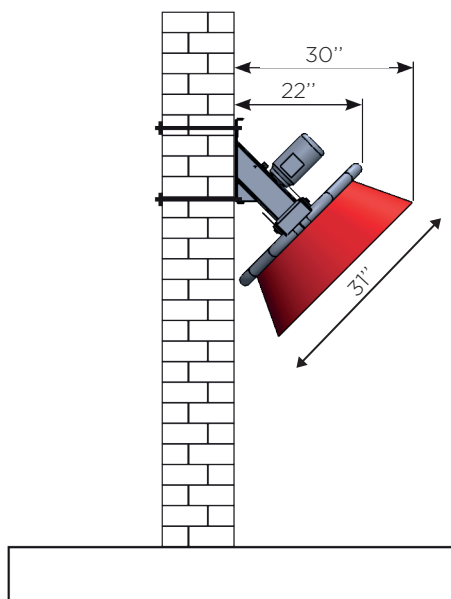

Specs	130.5015	130.5011
Electric motor	230 V-50 Hz	230 V-50 Hz
Motor capacity	370 W	370 W
Revolution of bristle	34 tr/min	34 tr/min
Dimensions	24" wide x 28" deep x 35" high (60 x 70 x 90 cm)	33" wide x 31" deep x 38" high (83 x 78 x 96 cm)
Weight	approx. 65 kg (143 lb)	approx. 67 kg (148 lb)