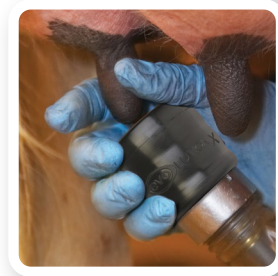

EVOLUTION® X²

**Improve teat end health
without ever slowing down.**

Demand both: maximum flow and better teat end health.

The revolutionary Evolution X² is ideal for large herd operations that want high-capacity milking with minimal down time. High capacity claw tube accommodates a wide range of teat sizes and provides greater stability to limit slippage and maximize milk flow.

The square barrel speeds the milking process and reduces costly hyperkeratosis, mastitis and other problems. With its controlled collapse, pressure on the teat is reduced and conditions are improved. Thorough removal of milk and complete, consistent massaging action make this liner a powerful choice.

**Fits stainless steel 06 style shells
Available in long service-life style XL²**

evolution-liners.com / (800) 828-9258