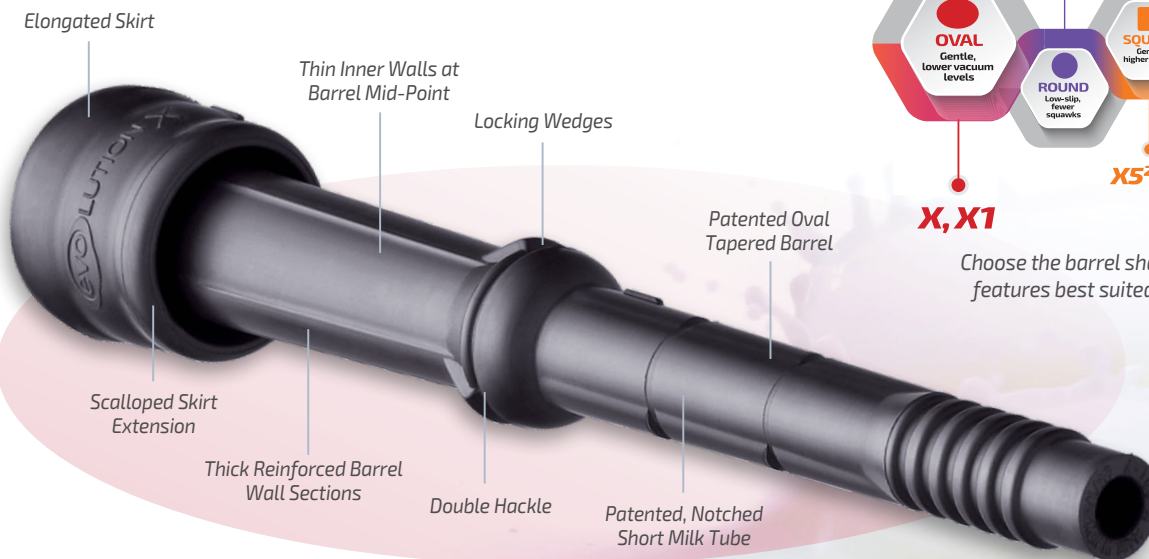

• EVOLUTION® X

**We set the standard
in high-performance,
low-vacuum milking.**

The gentle giant of the milking parlor.

Evolution X is engineered for high-performance and low-vacuum milking. Attaches securely with virtually no slippage, for fast, gentle, low-vac milk-out.

Ultimate cow comfort comes from the patented oval tapered barrel. It opens and closes with less vacuum, and the shorter tube allows better alignment and flow.

Designed to last – up to 1,500 cow milkings! Water and dirt stay outside the shell for cleaner vacuum hoses and better pulsator reliability.

Fits stainless steel 06 style shells

evolution-liners.com / (800) 828-9258

Choose the barrel shape and performance features best suited for your operation.