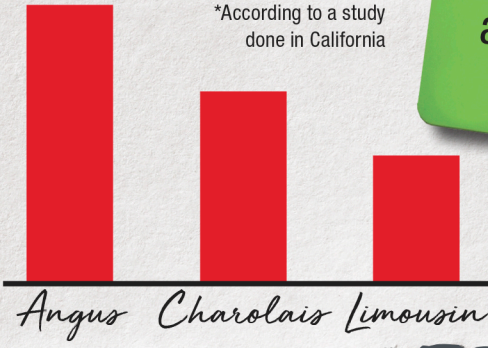

BEEF-ON-DAIRY

STATISTICS

500,000
Beef-on-dairy
animals produced
this year (2022)

Source: USDA

From 2017-2020
Beef semen sales ↑ by
4.66 million doses
as dairy semen sales ↓ by
4.9 million doses

MOST POPULAR
Beef Breed*

*According to a study
done in California

Historically,
35%
of "Prime"
cattle are
Holsteins

PUREBRED DAIRY CALVES

\$15-25

AVG. PRICE PER HEAD

vs.

CROSSBRED [BEEF-ON-DAIRY]

\$125-254