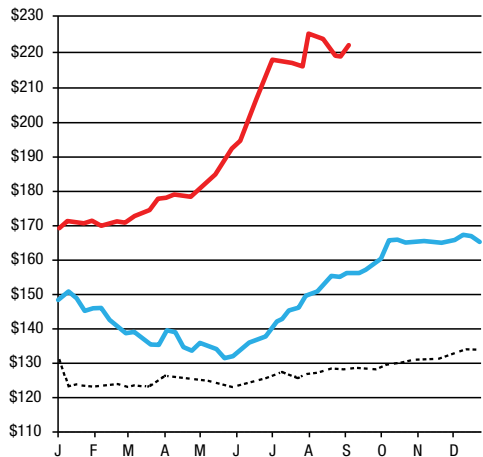

### CME feeder cattle index

Source: USDA Livestock Grain & Market News

..... 5 yr avg — 2013 — 2014

### 5 area weekly weighted average select steer price

Source: USDA Livestock Grain & Market News

..... 5 yr avg — 2013 — 2014