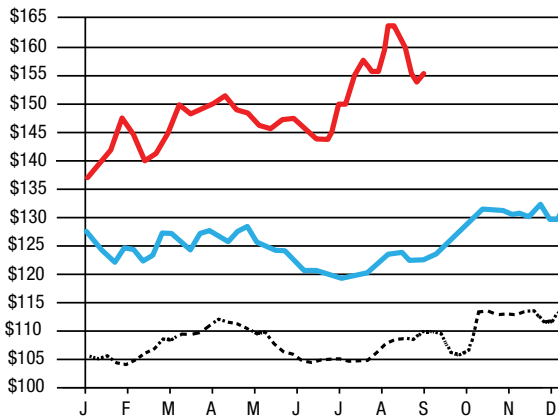

### CME feeder cattle index

Source: USDA Livestock Grain & Market News

..... 5 yr avg — 2013 — 2014

### 5 area weekly weighted average select steer price

Source: USDA Livestock Grain & Market News

..... 5 yr avg — 2013 — 2014