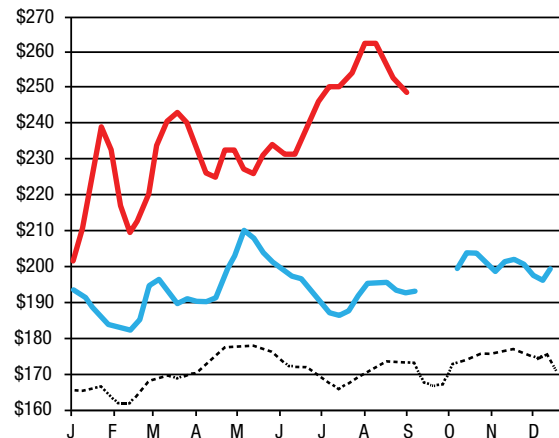

Weekly choice cutout

Source: USDA Livestock Grain & Market News

..... 5 yr avg — 2013 — 2014