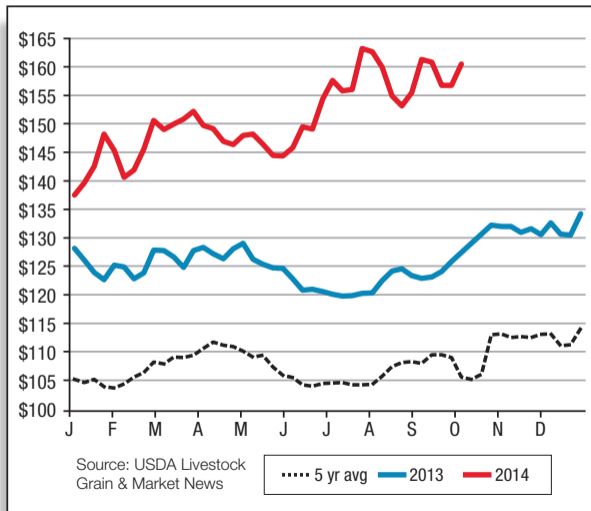

CME feeder cattle index

5 area weekly weighted average select steer price

Weekly choice cutout