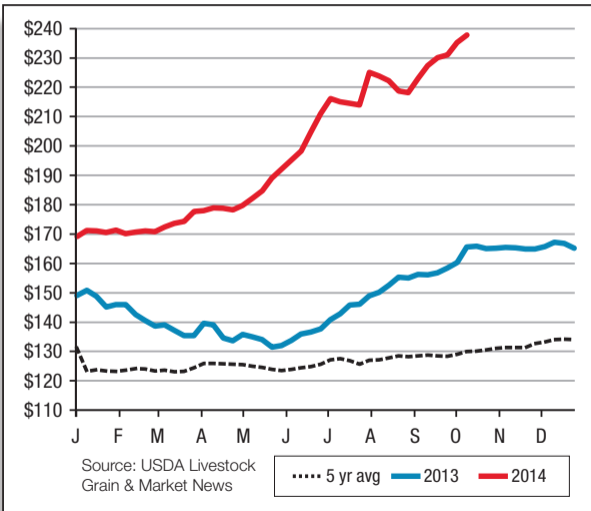

CME feeder cattle index

5 area weekly weighted average select steer price

Weekly choice cutout