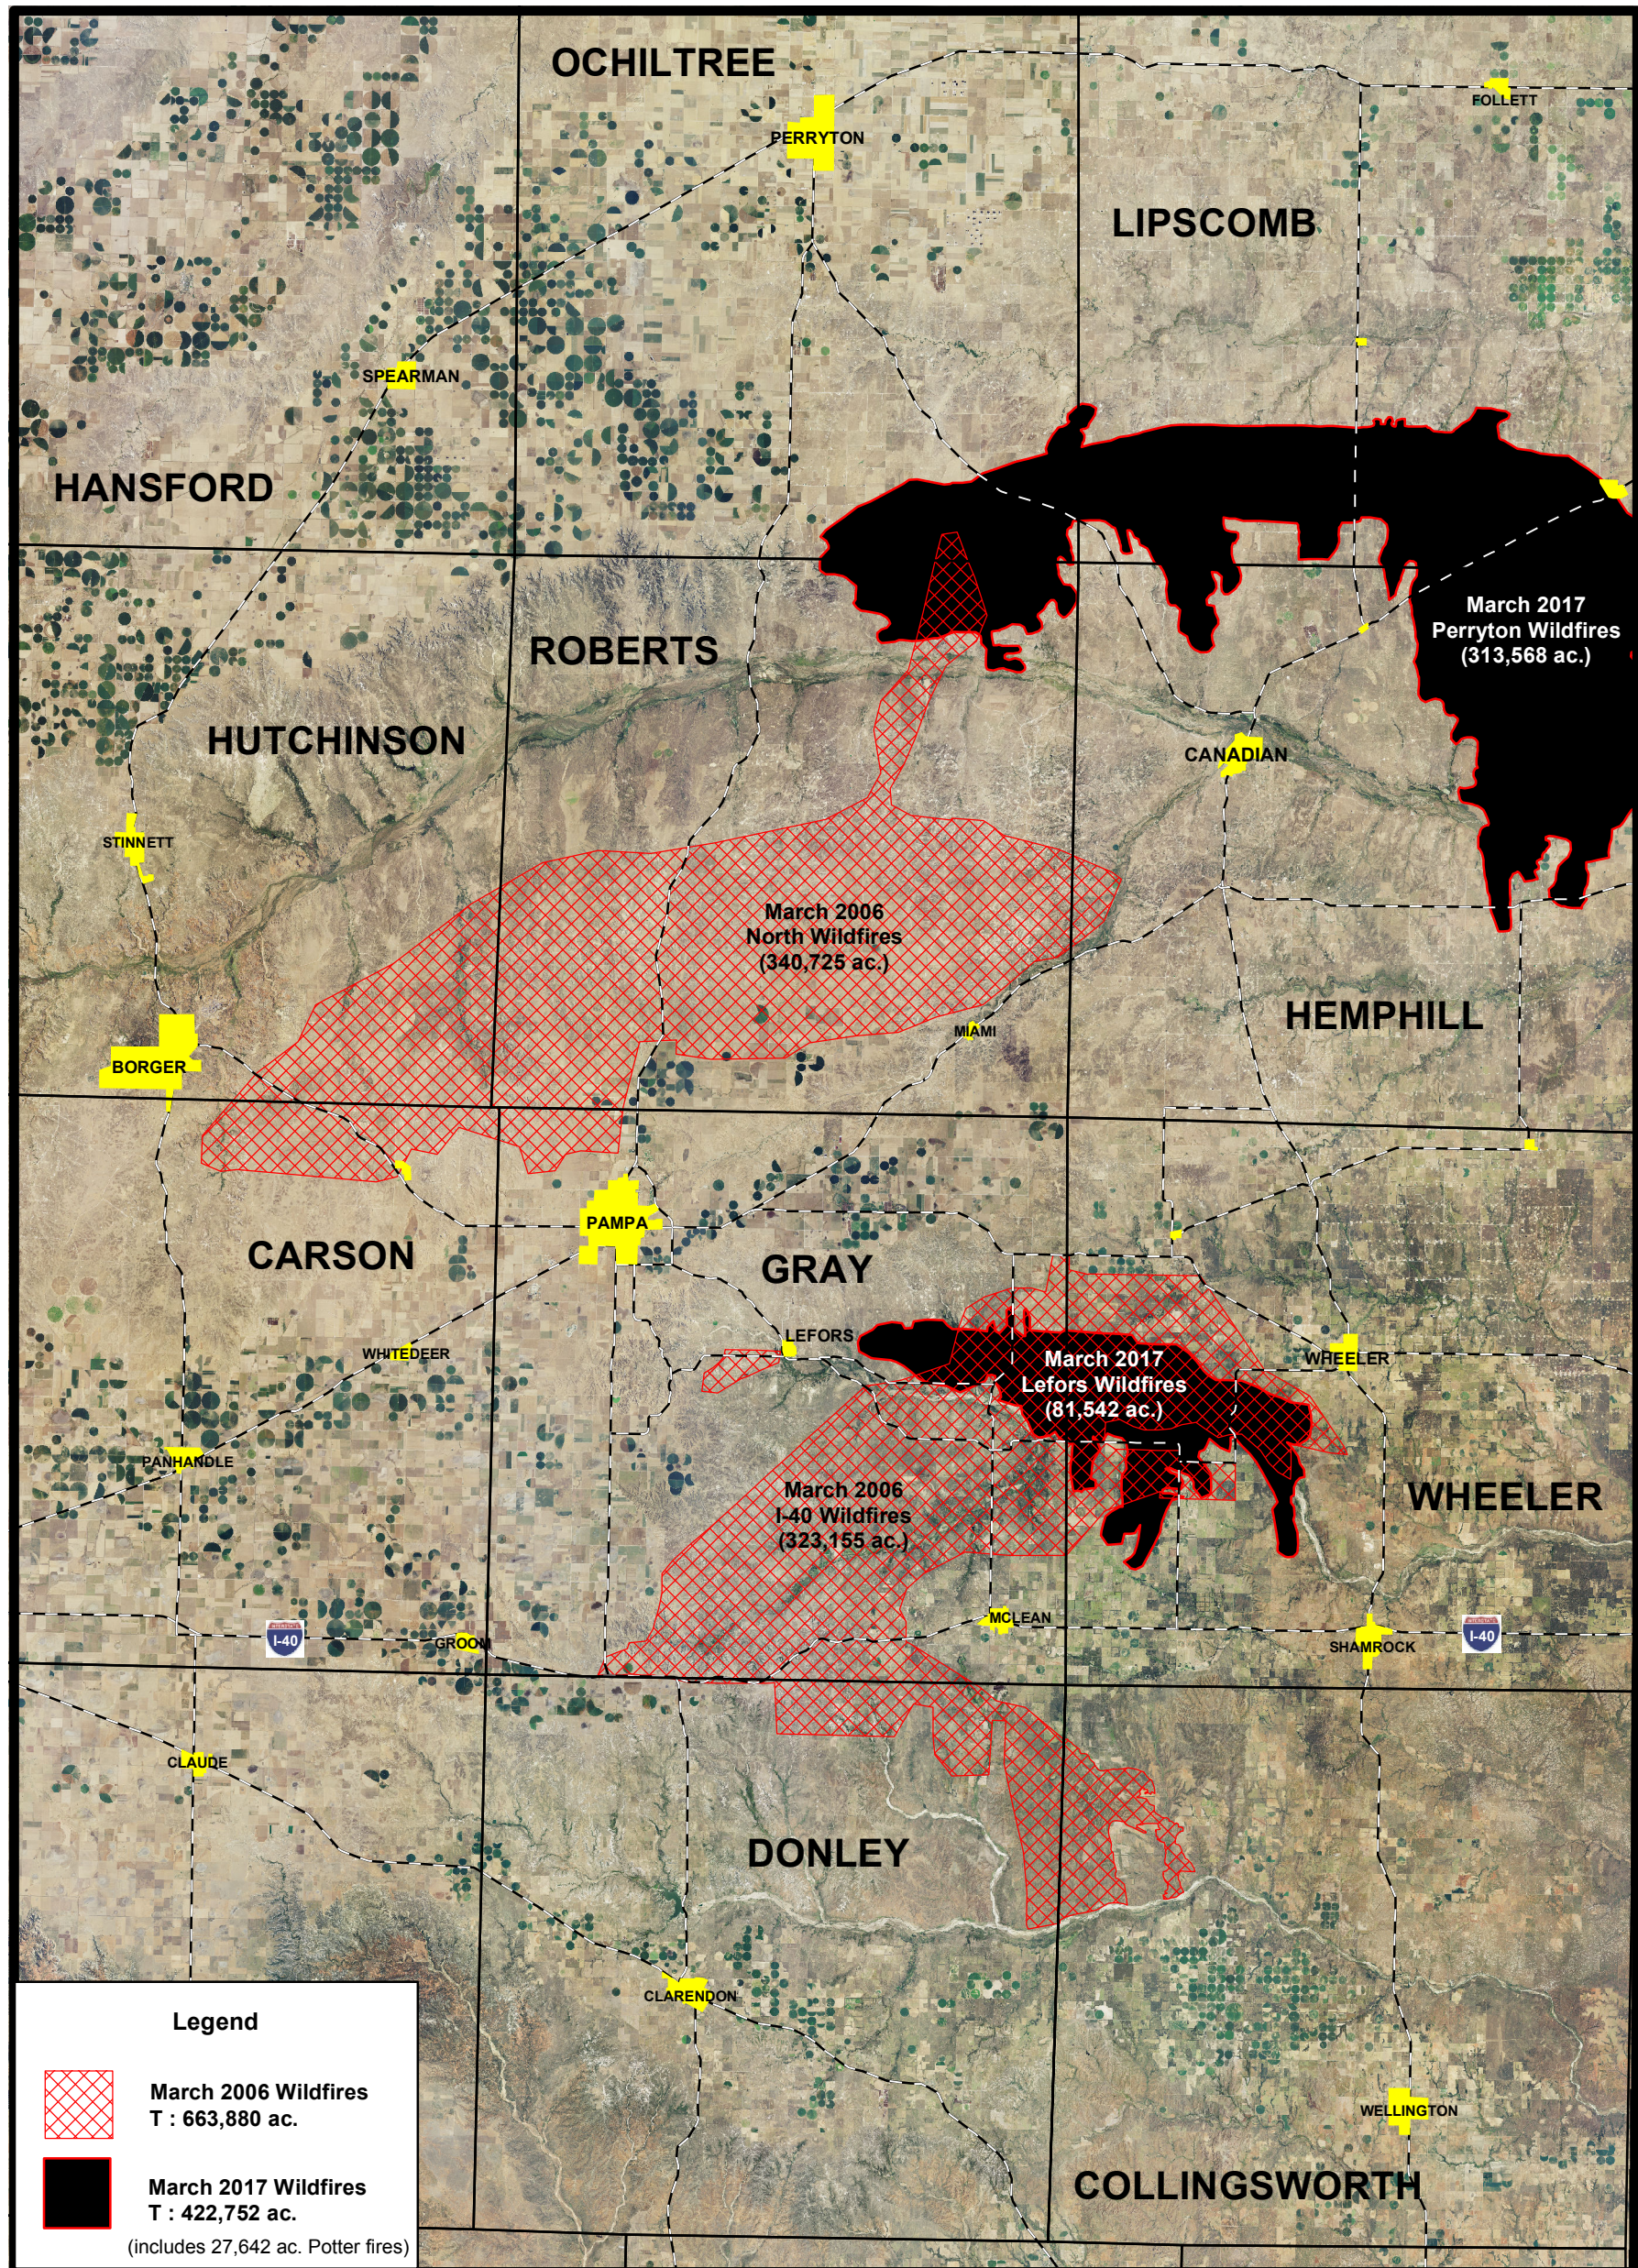

# TEXAS PANHANDLE WILDFIRES MARCH 2006 & MARCH 2017

Prepared with assistance from USDA-Natural Resources Conservation Service  
Estimates by : Clint Rollins, NRCS-Rangeland Mangement Specialist