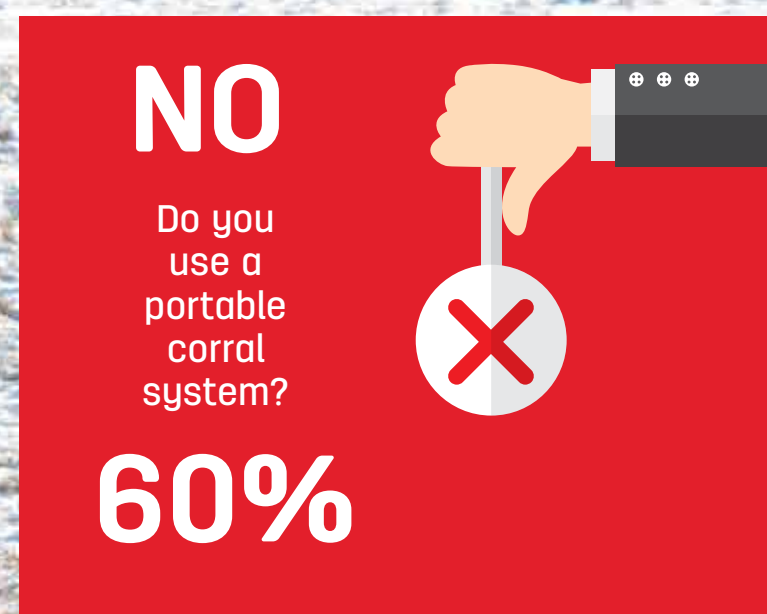

# 2020 reader poll results

What kind of relationship do you have with your vet?

Very good	Friendly	Lukewarm	Unsatisfied	Unfriendly
58%	33%	6%	2%	1%