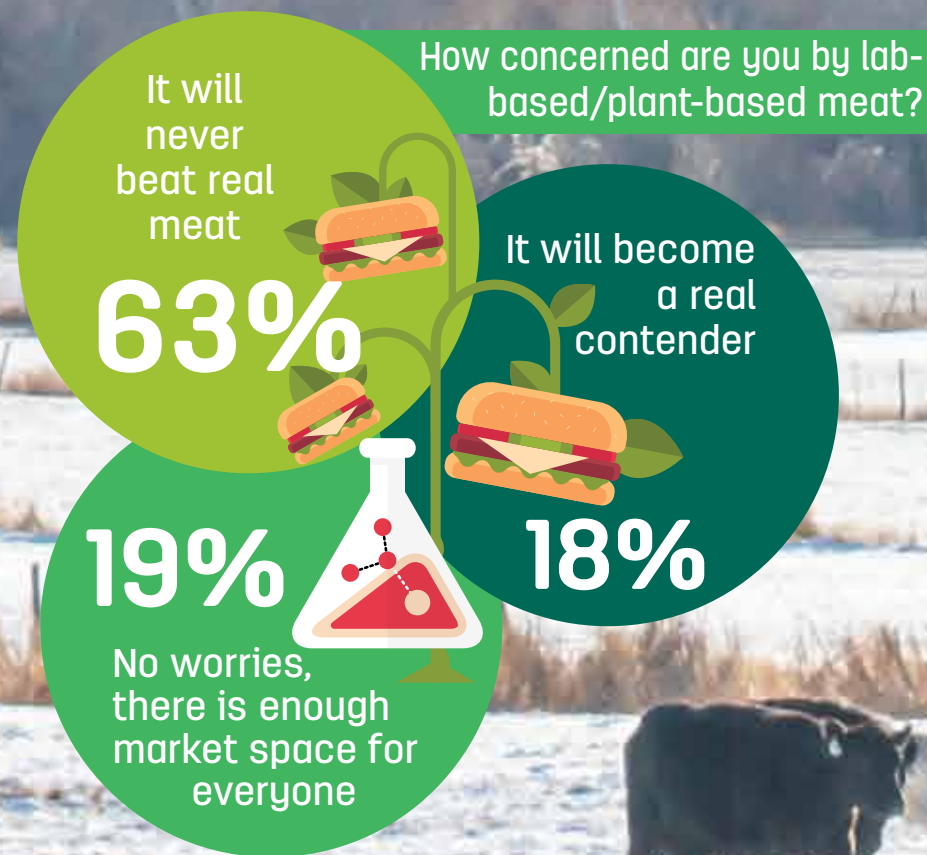

# 2020 reader poll results

What kind of relationship do you have with your vet?

Very good	Friendly	Lukewarm	Unsatisfied	Unfriendly
58%	33%	6%	2%	1%