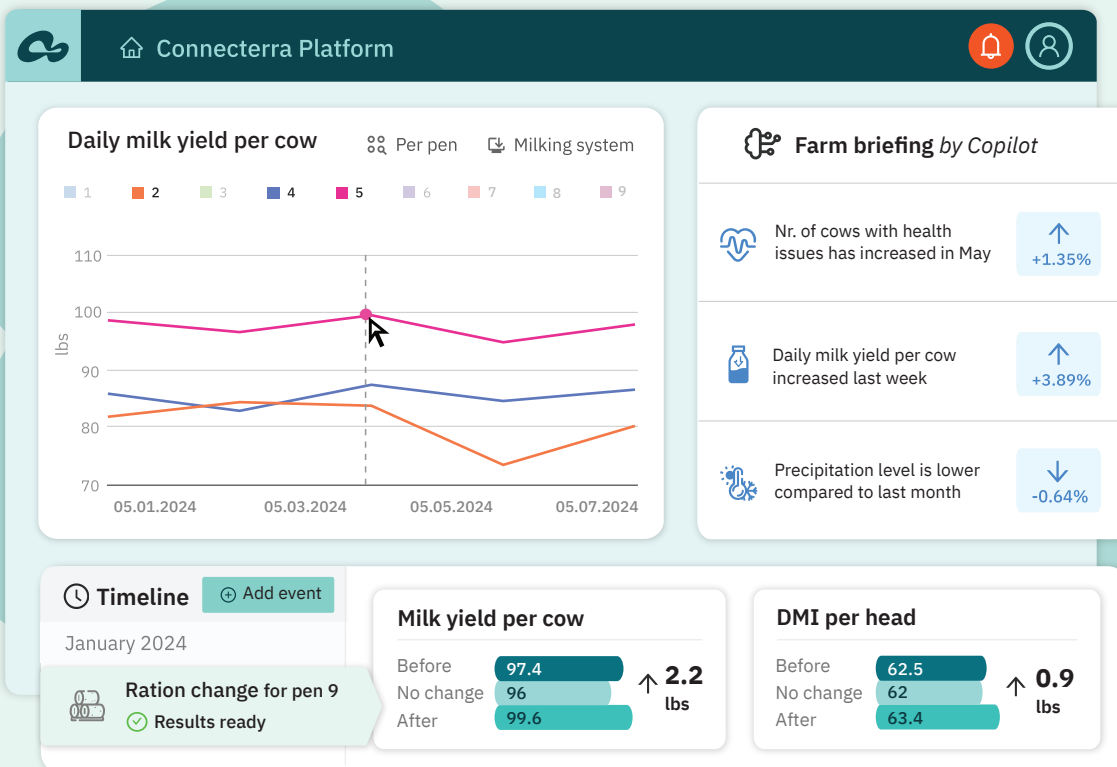

The **Connecterra Platform** helps dairy farmers and their teams to simplify data analysis, stay on top of key changes issues and quantify the impact of decisions.

Try out the Platform for 60 days, it's free!

Start your free trial today to explore the demo farm and connect your data

Analytics

View and analyze all your farm data in a single easy-to-use platform

- Easy access to key metrics: Behavior, Production, Health, Feed, Reproduction, Weather, Herd Composition, etc.
- Visualize opportunities and spot issues with data

Insights

Another pair of eyes keeping track of what you don't want to miss

- Get notified of significant changes in key metrics
- Proactively identify issues or opportunities
- Set up custom insights per group and pen

Decision support

Quantify the impact of your interventions and make data-driven decisions

- Keep a centralized record of changes and events
- Understand the impact of changes you make
- Make better decisions for your herd and operations

Copilot

AI-powered Copilot automates data analysis and sends key insights to your inbox

- Save time spent browsing through data
- Get a weekly summary of key changes and outliers
- Identify hard-to-spot issues with advanced AI