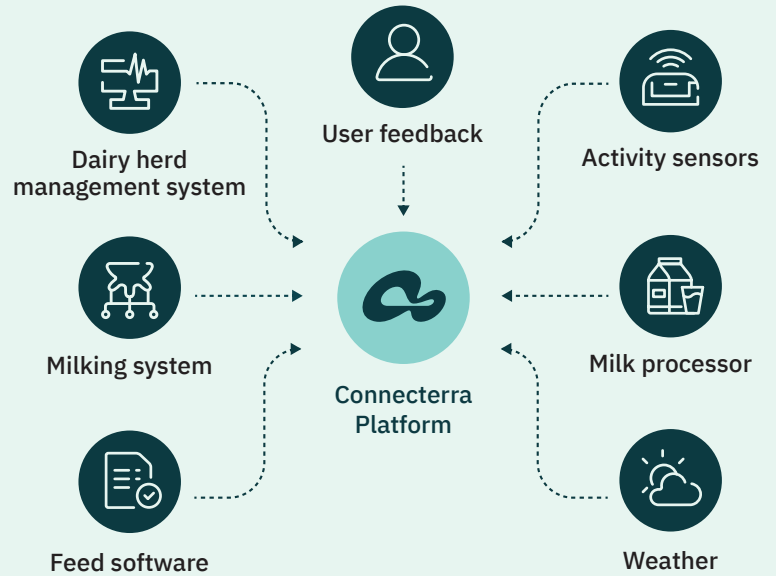

Decision support

Quantify the impact of your interventions and make data-driven decisions

- Keep a centralized record of changes and events
- Understand the impact of changes you make
- Make better decisions for your herd and operations

Copilot

AI-powered Copilot automates data analysis and sends key insights to your inbox

- Save time spent browsing through data
- Get a weekly summary of key changes and outliers
- Identify hard-to-spot issues with advanced AI

Integrates 30+ of the most popular systems in the industry

We integrate data from dairy herd management systems like DairyComp, BoviSync, PC Dart, Lely, etc. and feed software such as EZfeed, TMR Tracker, TAP, Feed Supervisor, FeedWatch, etc.

We also cover milking systems, processor data, activity sensors, weather and more.

Step up data analysis with advanced Artificial Intelligence

Automate analysis, save time

Copilot analyzes all farm data within minutes and sends you weekly summaries of key changes and trends.