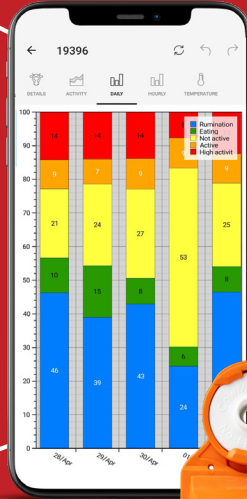

HOW WE EASE YOUR MIND:

- ☑ **Staying Ahead of the Herd.** A successful dairy producer is a well prepared dairy producer. With our cow monitoring system, we make sure that you're always one step ahead.
- ☑ **Increase Health, Welfare, and Production.** Early detection improves your herd's health and production as well as increasing the pregnancy rates. It reduces the veterinarian costs, labor, mortality rates, and the use of antibiotics.
- ☑ **Increase Labor Efficiency.** No more walking through the barn for hours and checking if cows are sick or in heat. With CowManager as an extra set of eyes, your workload is made more efficient.
- ☑ **Improve Together.** We work with dairy producers and their trusted advisors. Let's exchange knowledge, ideas, and experiences so that we can grow together.

WE KNOW WHAT YOUR COWS NEED

DISCOVER OUR MODULES

HEALTH

Get a grip on your cows' well-being. Is a cow not eating, not ruminating, had a change in behavior, or a drop in temperature? Get an alert 1 to 2 days before any signs of clinical illness. If a cow is already sick, monitor its recovery in detail.

POPULAR

FERTILITY

Increase profit with timely insemination. Identify peak heats, non-cycling cows, pregnant cows, and even potential abortions. Know exactly when a cow is in heat and when to breed. Are you ready to maximize your pregnancy rates?