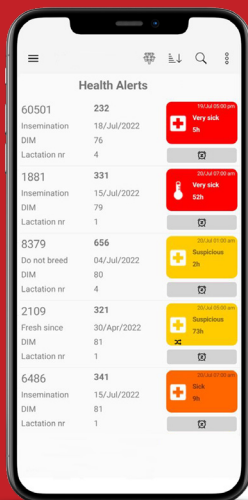

INTERESTED?

**LET'S GET
IN TOUCH**

We're always around to hear from you. So, let's talk! Eager to get a glimpse of all the benefits and possibilities of our service in the meantime? Download our Demo App!

TRY IT NOW
OUR DEMO

SCAN QR