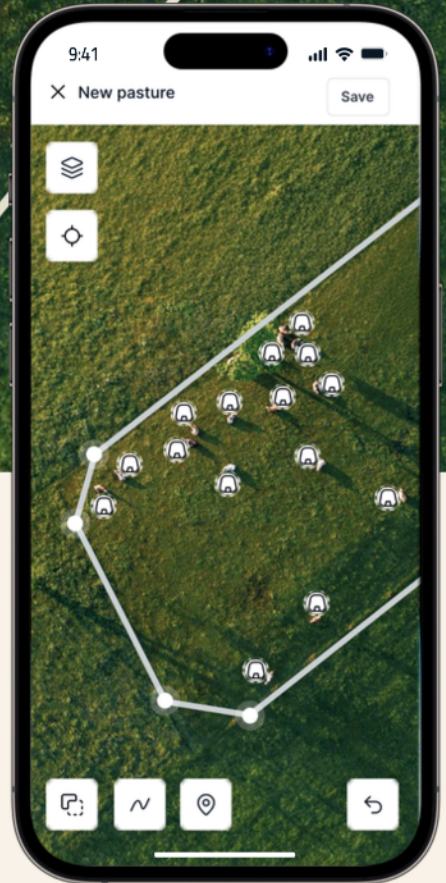

5

Year Warranty

YOUR GRAZING HUB

The Nofence App

The Nofence app puts you in complete control of your grazing operations, directly from your phone.

Set up and manage boundaries

Draw and adjust virtual boundaries and exclusion zones in seconds, whether you're at home, away, or out in the pasture.

Actionable insights

Access clear insights on livestock activity and grazing patterns to support more efficient herd and land management.

Real-time monitoring

Track your livestock's location and status, with instant alerts for escape notifications or inactivity.