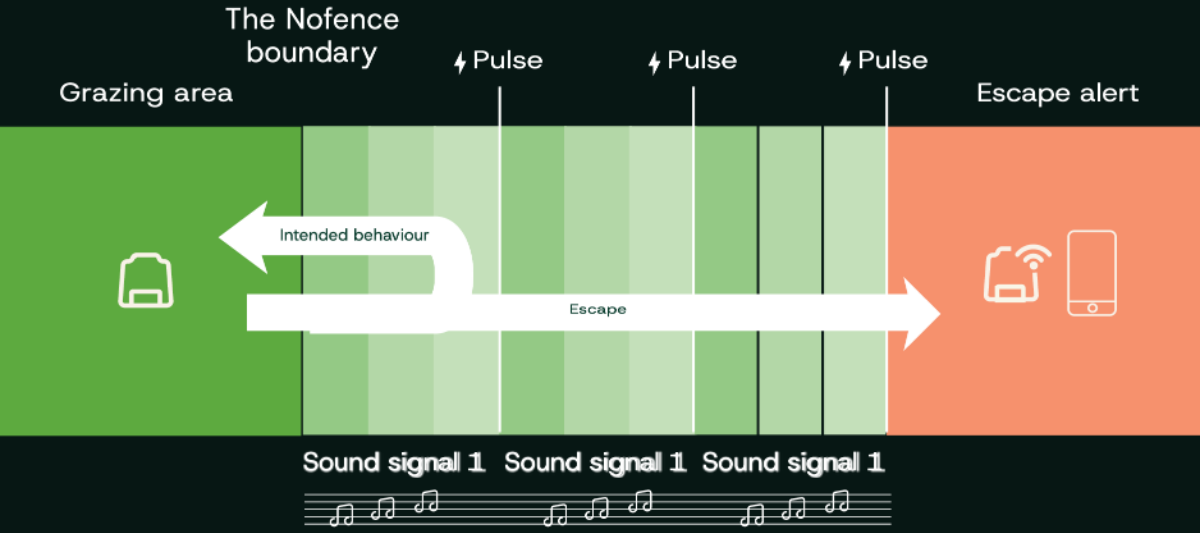

Proven in pasture with **over 1 billion grazing hours and a 99.3% containment rate**, Nofence is a reliable solution designed to meet the needs of modern livestock operations.

Efficiency

Save time and resources by replacing physical fencing, and give your livestock access to quality pastures, including unfenceable areas.

Flexibility

Adapt quickly to changing conditions. Create, edit, and adjust virtual boundaries in seconds, wherever you are.

Freedom

Enjoy true peace of mind. Monitor, locate, and access clear insights on livestock activity and grazing patterns at anytime, from anywhere.

How does Nofence work?

The Nofence system ensures reliable containment with an intuitive technology:

The Collar

When the animal approaches the virtual boundary, the collar plays an escalating audio warning. If the animal does not turn around, a mild but effective electric pulse is delivered.

The app

Use the Nofence app to draw and adjust grazing boundaries directly on Google Maps and monitor animal movement.

The system

GPS technology keeps the virtual fence precise and reliable. Through mobile networks and collar-to-collar communication, updates and monitoring stay fast and consistent – even in areas with poor signal.