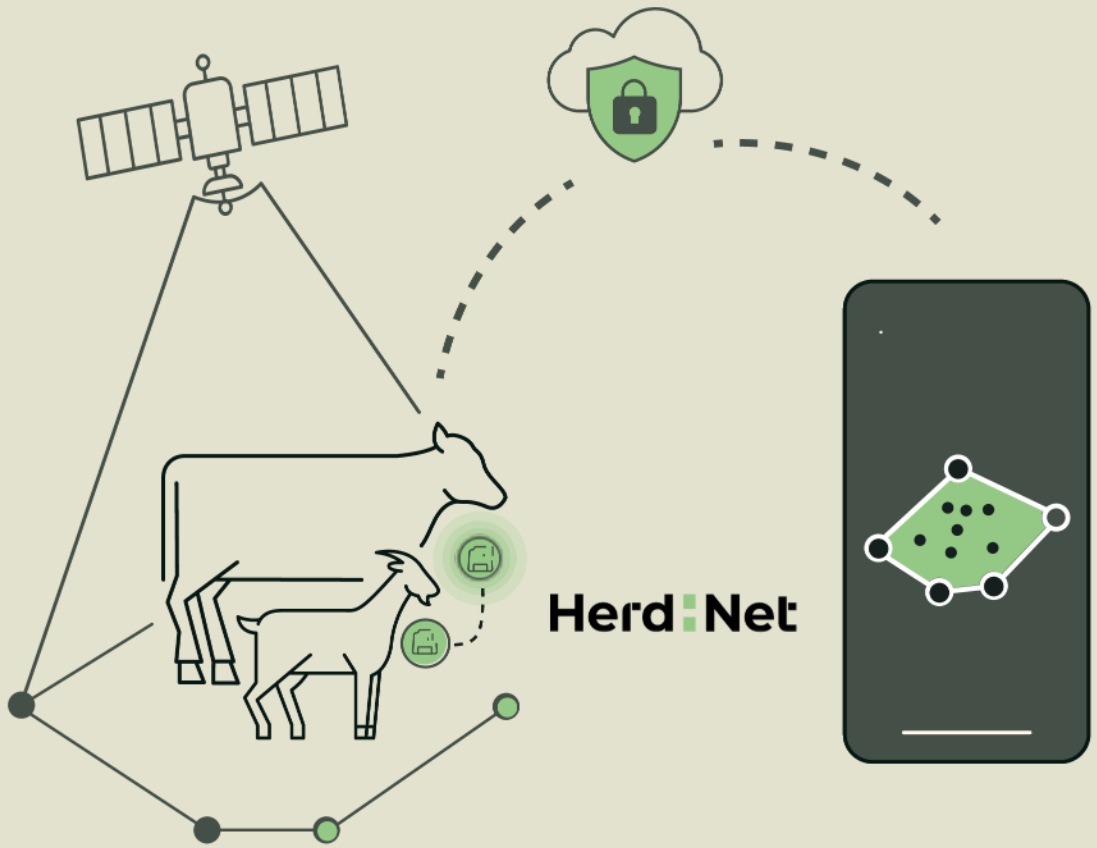

AVAILABLE FOR CATTLE, SHEEP AND GOAT

The collar

Each animal wears a solar-powered GPS collar around its neck. The collar tracks the animal's location and keeps it contained within the defined virtual pasture.

The app

Use the Nofence app to draw and adjust grazing boundaries directly on Google Maps and monitor animal movement.

The system

GPS technology keeps the virtual fence precise and reliable. Through mobile networks and collar-to-collar communication, updates and monitoring stay fast and consistent – even in areas with poor signal.